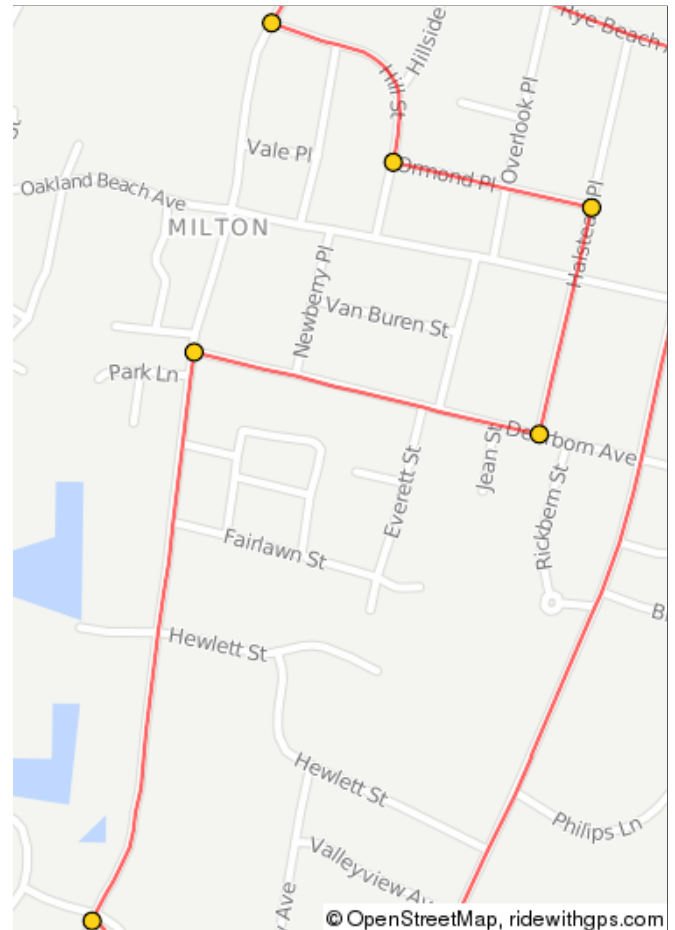

2013 Westchester Run

- A. Water Station
- B. Water Station
- C. Water Station
- D. Water Station

2013 Westchester Run

0.0	▀	Start of route
0.2	←	L onto boardwalk
1.5	←	L towards Playland Circle
2.2	←	L onto Milton Rd

2.2 miles. +48/-58 feet

2.3	←	L onto Hill St
2.4	←	L onto Ormond Pl
2.5	→	R onto Halsted Pl
2.7	→	R onto Dearborn Ave
2.9	←	L onto Milton Rd
3.3	←	L onto Stuyvesant Ave

1.1 miles. +35/-50 feet

4.7	→	R onto Van Wagenen Ave
4.8	←	L onto Forest Ave

1.5 miles. +0/-0 feet

6.2	🚩	End of route
-----	---	--------------

1.4 miles. +0/-0 feet