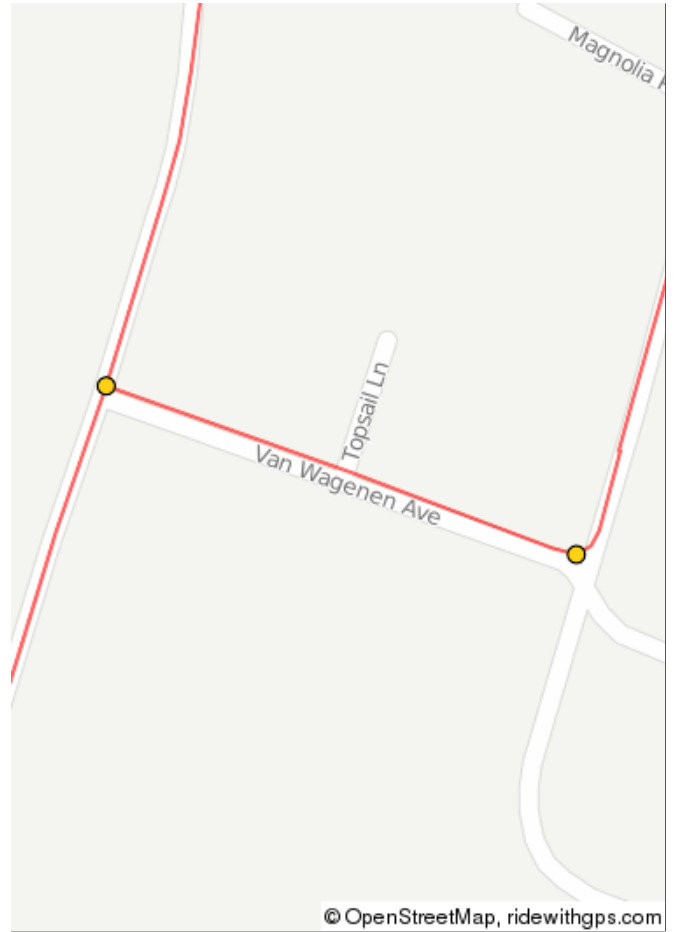

2013 Westchester Run

- A. Water Station
- B. Water Station
- C. Water Station
- D. Water Station

2013 Westchester Run

0.0	▀	Start of route
0.2	←	L onto boardwalk
1.5	←	L towards Playland Circle
2.2	←	L onto Milton Rd

2.2 miles. +48/-58 feet

2.3	←	L onto Hill St
2.4	←	L onto Ormond Pl
2.5	→	R onto Halsted Pl
2.7	→	R onto Dearborn Ave
2.9	←	L onto Milton Rd
3.3	←	L onto Stuyvesant Ave

1.1 miles. +35/-50 feet

4.7	→	R onto Van Wagenen Ave
4.8	←	L onto Forest Ave