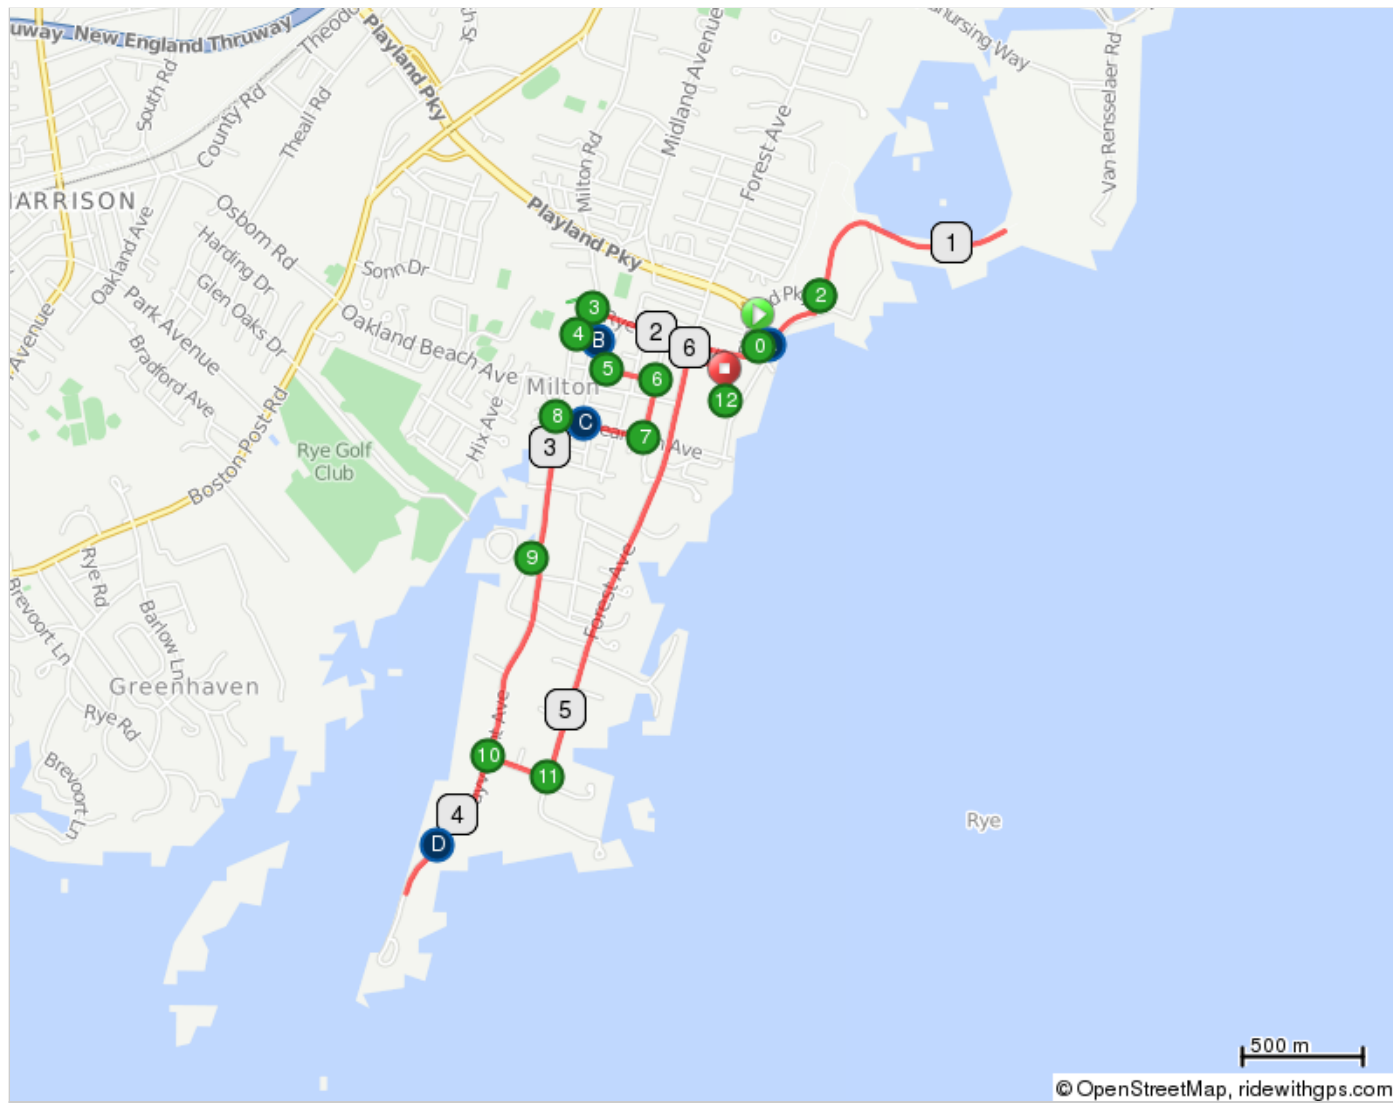

2013 Westchester Run

- A. Water Station
- B. Water Station
- C. Water Station
- D. Water Station

2013 Westchester Run

0.0	▀	Start of route
0.2	←	L onto boardwalk
1.5	←	L towards Playland Circle
2.2	←	L onto Milton Rd

2.2 miles. +48/-58 feet

2.3	←	L onto Hill St
2.4	←	L onto Ormond Pl
2.5	→	R onto Halsted Pl
2.7	→	R onto Dearborn Ave
2.9	←	L onto Milton Rd
3.3	←	L onto Stuyvesant Ave

1.1 miles. +35/-50 feet

4.7	→	R onto Van Wagenen Ave
4.8	←	L onto Forest Ave

1.5 miles. +0/-0 feet

6.2	🚩	End of route
-----	---	--------------

1.4 miles. +0/-0 feet