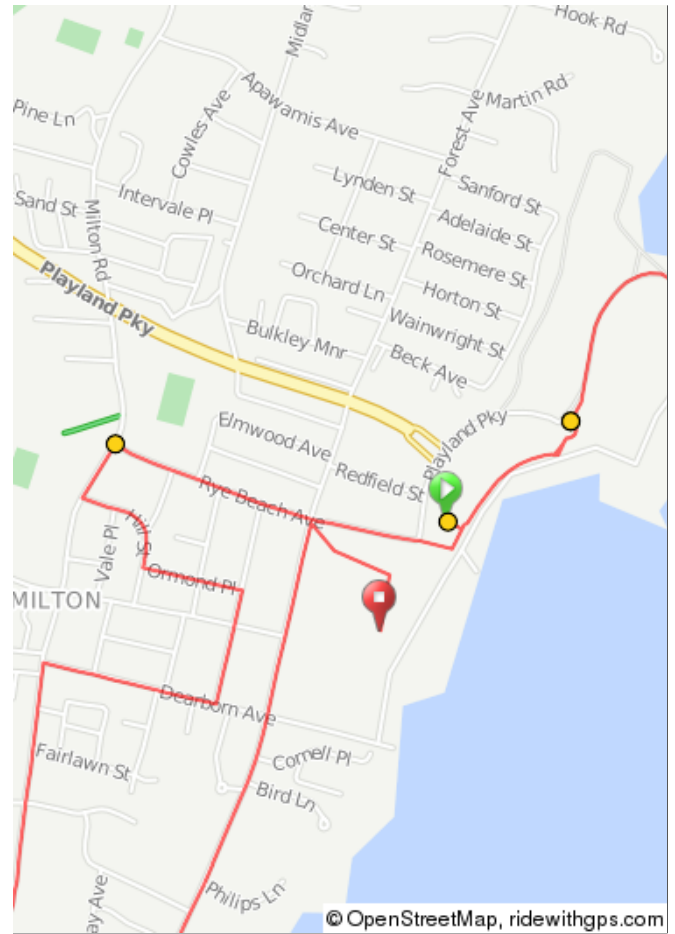

2013 Westchester Run

- A. Water Station
- B. Water Station
- C. Water Station
- D. Water Station

2013 Westchester Run

0.0	▀	Start of route
0.2	←	L onto boardwalk
1.5	←	L towards Playland Circle
2.2	←	L onto Milton Rd

2.2 miles. +48/-58 feet

2.3	←	L onto Hill St
2.4	←	L onto Ormond Pl
2.5	→	R onto Halsted Pl
2.7	→	R onto Dearborn Ave
2.9	←	L onto Milton Rd
3.3	←	L onto Stuyvesant Ave

1.1 miles. +35/-50 feet

4.7	→	R onto Van Wagenen Ave
4.8	←	L onto Forest Ave

1.5 miles. +0/-0 feet

6.2	🚩	End of route
-----	---	--------------

1.4 miles. +0/-0 feet