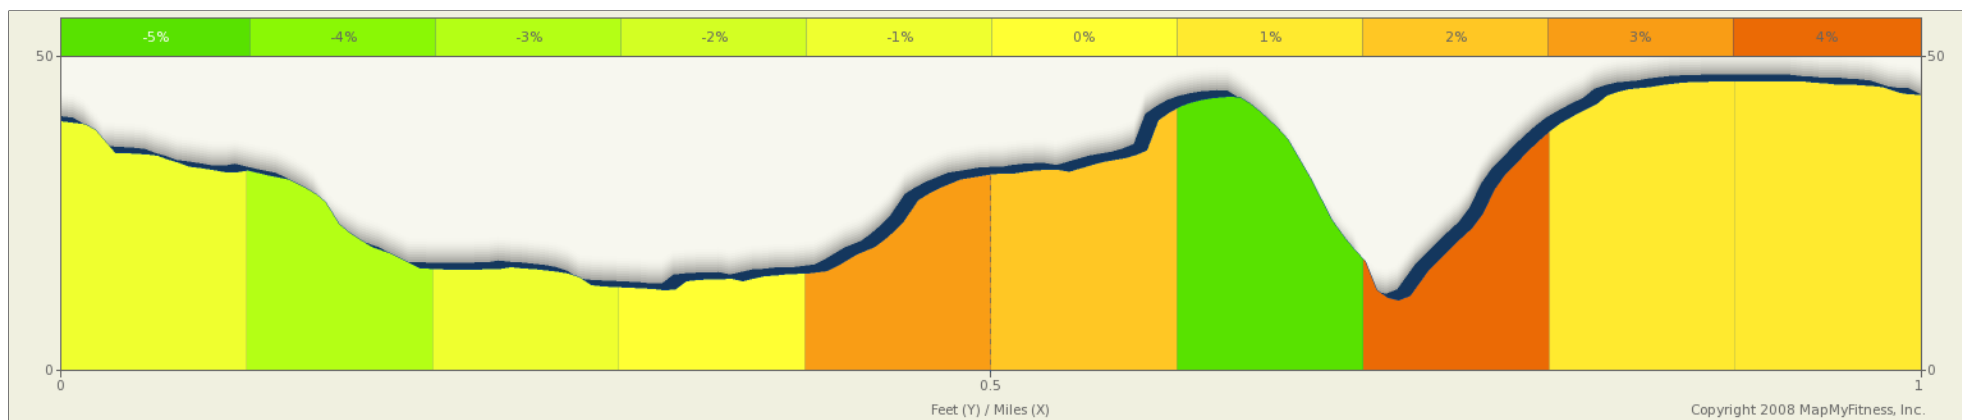

JWT Kids and Meek & Mighty Run

Starts In Rye, New York

1.00 miles

Description
Kids 7-10, 11-14 and Meek & Mighty Ru

JWT Kids and Meek & Mighty Run

Starts In Rye, New York

Notes		
AT	FOR	NOTES
		Stop
		Stop
		Stop
		Stop
		Stop

Notes		
AT	FOR	NOTES
		No notes available, please create your routes with automatic notes enabled, or manually create notes when editing your route to see notes here!
		This segment shows 0.01 mi. (40 ft.) of your route.

Notes		
AT	FOR	NOTES
		Stop
		Stop
		Stop
		Stop
		Stop
		This segment shows 0.97 mi. (5,122 ft.) of your route.

Notes		
AT	FOR	NOTES
		No notes available, please create your routes with automatic notes enabled, or manually create notes when editing your route to see notes here!
		This segment shows 0 mi. (0 ft.) of your route.