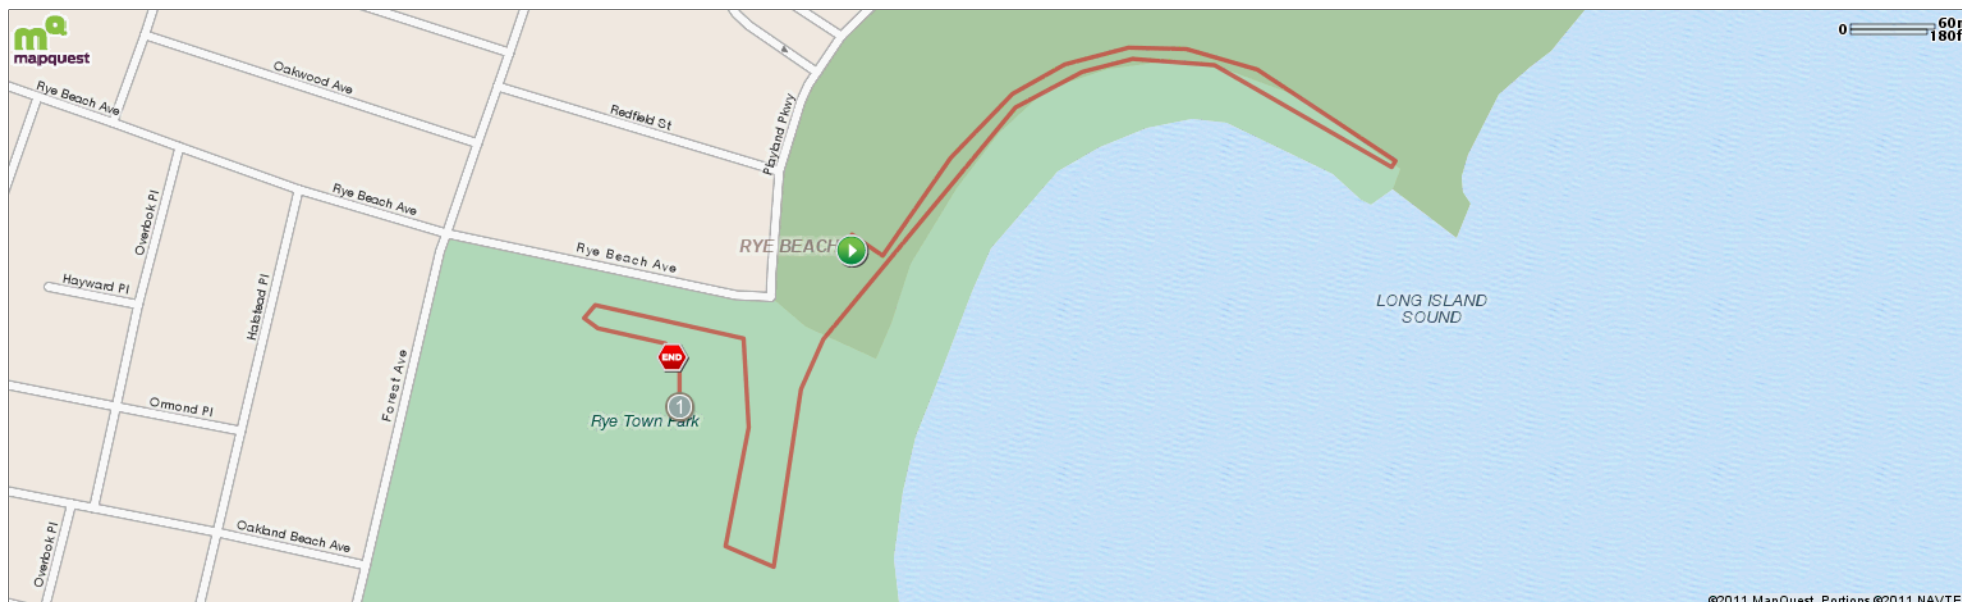

JWT Kids and Meek & Mighty Run

Starts In Rye, New York

1.00 miles

Description
Kids 7-10, 11-14 and Meek & Mighty Ru

JWT Kids and Meek & Mighty Run

Starts In Rye, New York

Notes		
AT	FOR	NOTES
		Stop
		Stop
		Stop
		Stop
		Stop

Notes		
AT	FOR	NOTES
		Stop
		Stop
		Stop
		Stop
		Stop
		This segment shows 0.97 mi. (5,122 ft.) of your route.

Notes		
AT	FOR	NOTES
		No notes available, please create your routes with automatic notes enabled, or manually create notes when editing your route to see notes here!
		This segment shows 0 mi. (0 ft.) of your route.