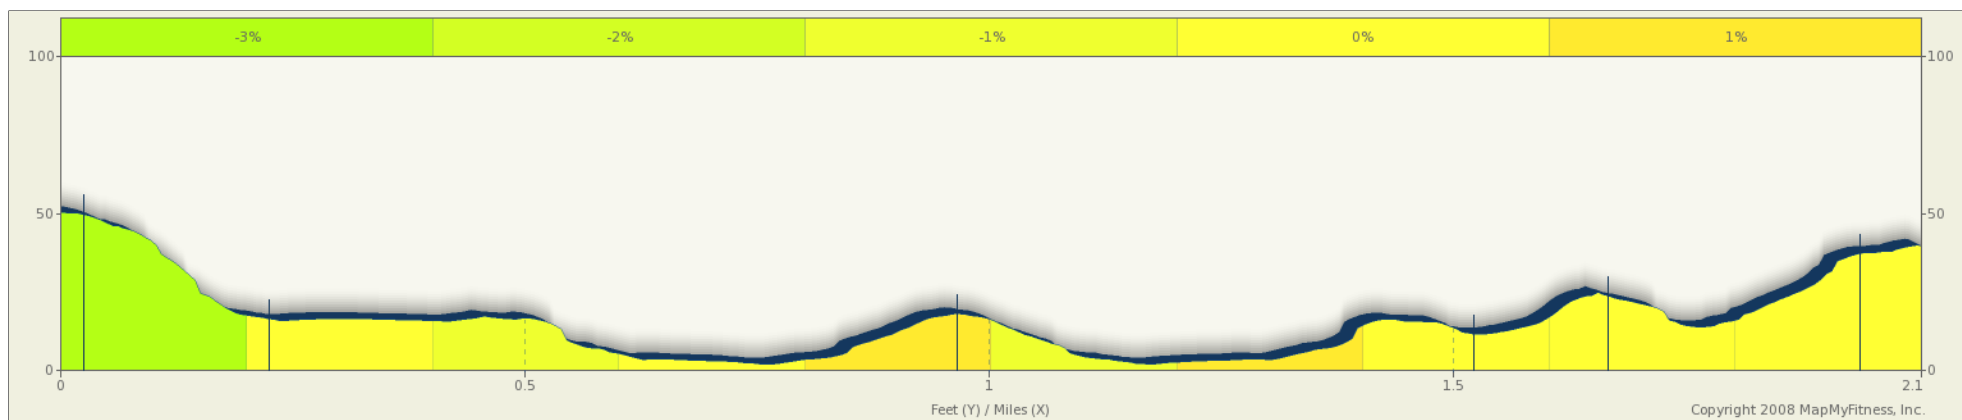

JWT Kids and Meek & Mighty Bike 2011

Starts In Rye, New York

2.06 miles

Description
Kids 1 lap 7-10 year olds 2 laps 11-14 year olds 4 laps Meek & Mighty

JWT Kids and Meek & Mighty Bike 2011

Starts In Rye, New York

Notes		
AT	FOR	NOTES
START	 1024ft	Head northeast on Playland Pkwy
		Stop
		Klds 1 lap 7-10 year olds 2 laps 11-14 year olds 4 laps Meek & Mighty
0.19 mi.	 208ft	Turn right to stay on Playland Pkwy
0.23 mi.		Head northeast on Playland Pkwy
		Info