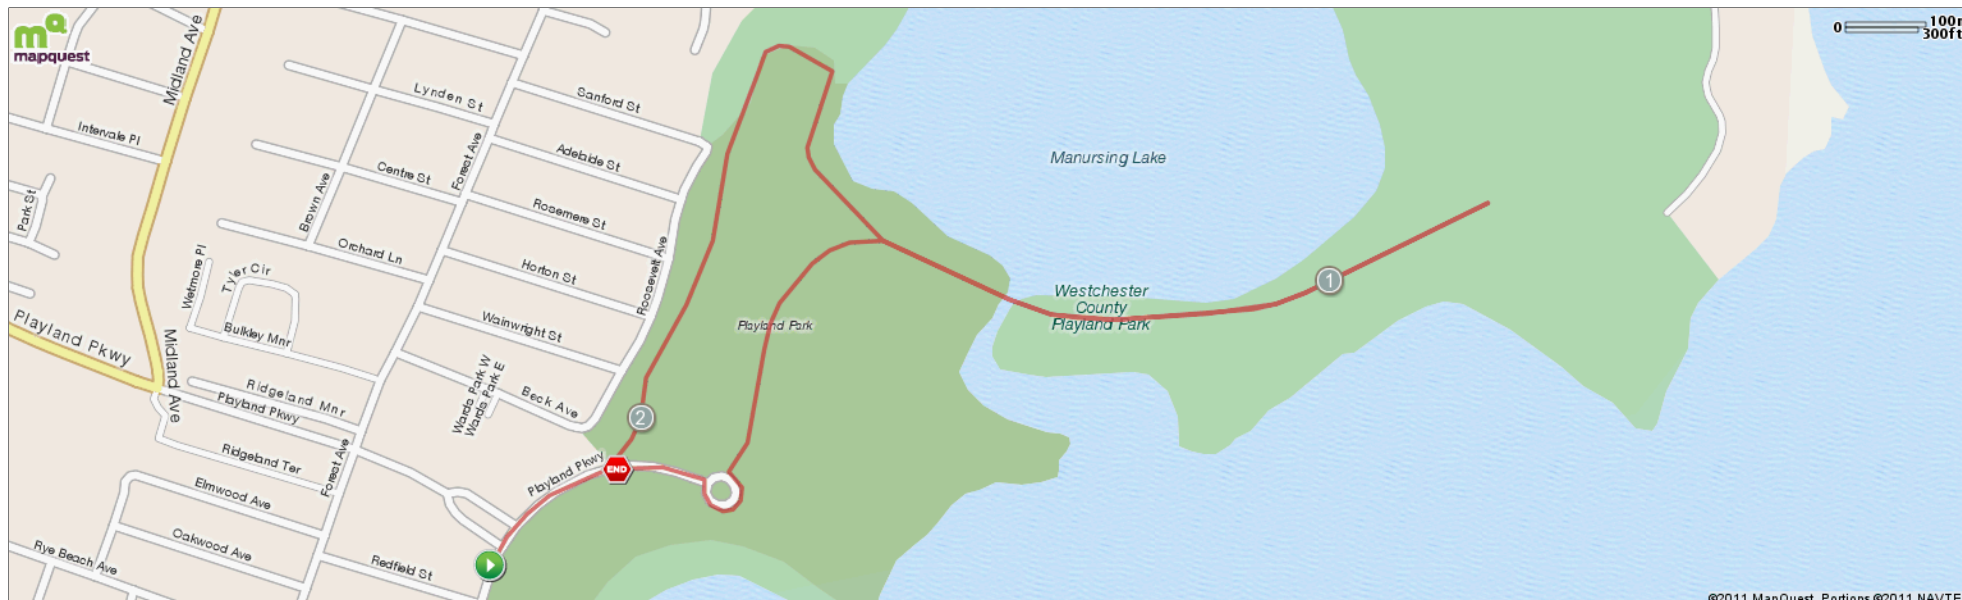

JWT Kids and Meek & Mighty Bike 2011

Starts In Rye, New York

2.06 miles

Description
Kids 1 lap 7-10 year olds 2 laps 11-14 year olds 4 laps Meek & Mighty

JWT Kids and Meek & Mighty Bike 2011

Starts In Rye, New York

Notes		
AT	FOR	NOTES
START	 1024ft	Head northeast on Playland Pkwy
		Stop
		Klds 1 lap 7-10 year olds 2 laps 11-14 year olds 4 laps Meek & Mighty
0.19 mi.	 208ft	Turn right to stay on Playland Pkwy
0.23 mi.		Head northeast on Playland Pkwy
		Info

Notes		
AT	FOR	NOTES
		Info
		Info
		Info
		Info
		Info
		Info

Notes		
AT	FOR	NOTES
0.27 mi.	 3841ft	Turn right
1 mi.		Head southwest
1.57 mi.	 768ft	Head north toward Playland Pkwy
1.72 mi.	 1469ft	Head south toward Playland Pkwy
2 mi.	 311ft	Head south toward Playland Pkwy
2.05 mi.		Turn left onto Playland Pkwy

Notes		
AT	FOR	NOTES
START	1024ft	Head northeast on Playland Pkwy
		Stop
		Klds 1 lap 7-10 year olds 2 laps 11-14 year olds 4 laps Meek & Mighty
0.19 mi.	208ft	Turn right to stay on Playland Pkwy
This segment shows 0.23 mi. (1,232 ft.) of your route.		