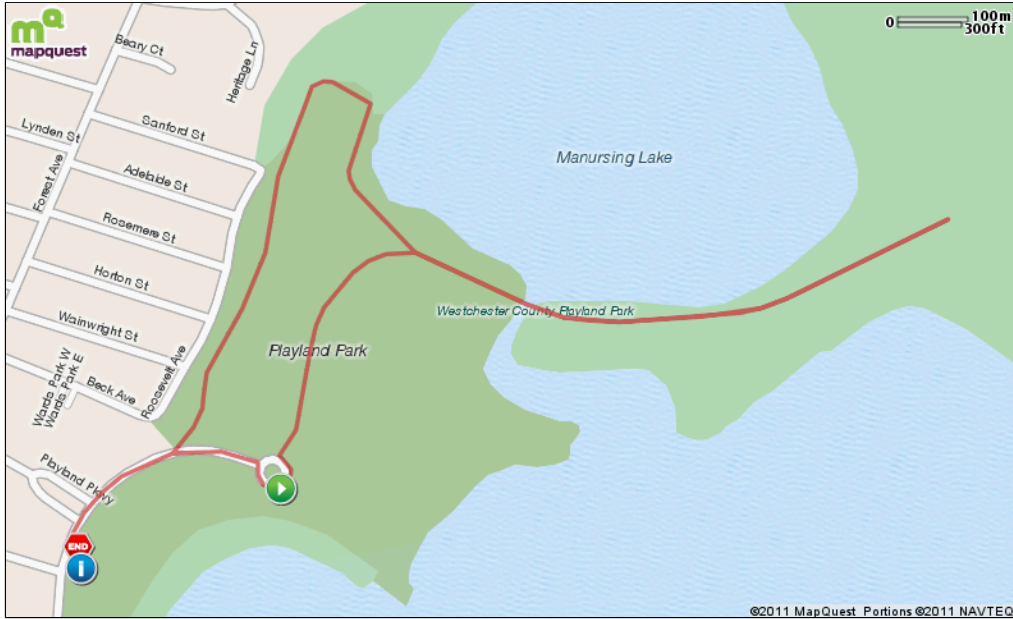

JWT Kids and Meek & Mighty Bike 2011

Starts In Rye, New York

2.06 miles

Description
Kids 1 lap 7-10 year olds 2 laps 11-14 year olds 4 laps Meek & Mighty

JWT Kids and Meek & Mighty Bike 2011

Starts In Rye, New York

Notes		
AT	FOR	NOTES
START	 1024ft	Head northeast on Playland Pkwy
		Stop
		Klds 1 lap 7-10 year olds 2 laps 11-14 year olds 4 laps Meek & Mighty
0.19 mi.	 208ft	Turn right to stay on Playland Pkwy
0.23 mi.		Head northeast on Playland Pkwy
		Info

Notes		
AT	FOR	NOTES
		Info
		Info
		Info
		Info
		Info
		Info

Notes		
AT	FOR	NOTES
0.27 mi.	 3841ft	Turn right
1 mi.		Head southwest
1.57 mi.	 768ft	Head north toward Playland Pkwy
1.72 mi.	 1469ft	Head south toward Playland Pkwy
2 mi.	 311ft	Head south toward Playland Pkwy
2.05 mi.		Turn left onto Playland Pkwy

Notes		
AT	FOR	NOTES
START	1024ft	Head northeast on Playland Pkwy
		Stop
		Klds 1 lap 7-10 year olds 2 laps 11-14 year olds 4 laps Meek & Mighty
0.19 mi.	208ft	Turn right to stay on Playland Pkwy
This segment shows 0.23 mi. (1,232 ft.) of your route.		